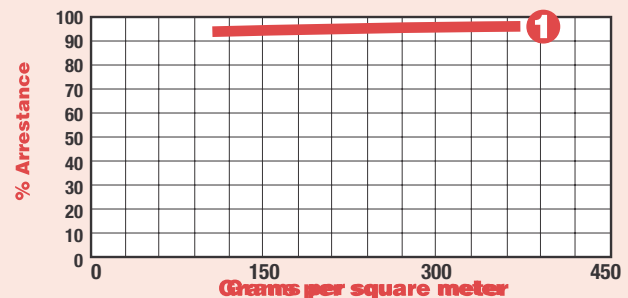

FOR USE AS AN INTAKE FILTER

The SAR-1 media, made in Switzerland, provides excellent filtration efficiency. This media was created to reduce air flow restriction while still maintaining a high level of efficiency. This product is ideal in crossdraft and downdraft booths where air velocity is a concern.

The filter media is made from a blend of polyester fibers coated with an ecologically sound tackifier, and a scrim layer on the downstream side for added strength and rigidity. The polyester fibers are fused together through a special low-melt production line. SAR-1 is made without the use of PVC or other unfavorable chemicals. In a heated environment, it's these chemicals, and/or the tackifier and scrim which can cause fiber discharge and heavy discoloration through the media (the browning effect). In addition, the SAR-1 scrim layer resists discoloration in a normal environment when compared to competitive brands.

The scrim layer also helps reduce any fibers from breaking off of the media during handling and installation. The scrim increases the strength of the media and eliminates any sagging when loaded with contaminants.

Rolls are cut on a razor sharp band saw and pads are cut using a 5-1/4" rotary knife. This process virtually eliminates any fiber shedding from abrasive cutting techniques or carbon buildup from hot-wire cutting.

- ① Arrestance vs. Dust Fed
- ② Pressure Loss vs. Dust Fed
- ③ Pressure loss vs. Rated Air Speed

<i>Weight per square meter:</i>	<i>350 g/m²</i>
<i>Approximate thickness:</i>	<i>.55 inches</i>
<i>Filter Clas:</i>	<i>G4</i>
<i>Dust Holding Capacity</i>	<i>230 g/m²</i>
<i>Temperature Resistacne:</i>	<i>250 Deg. F</i>
<i>Inflammability Class:</i>	<i>DIN 53438 F2/K3</i>